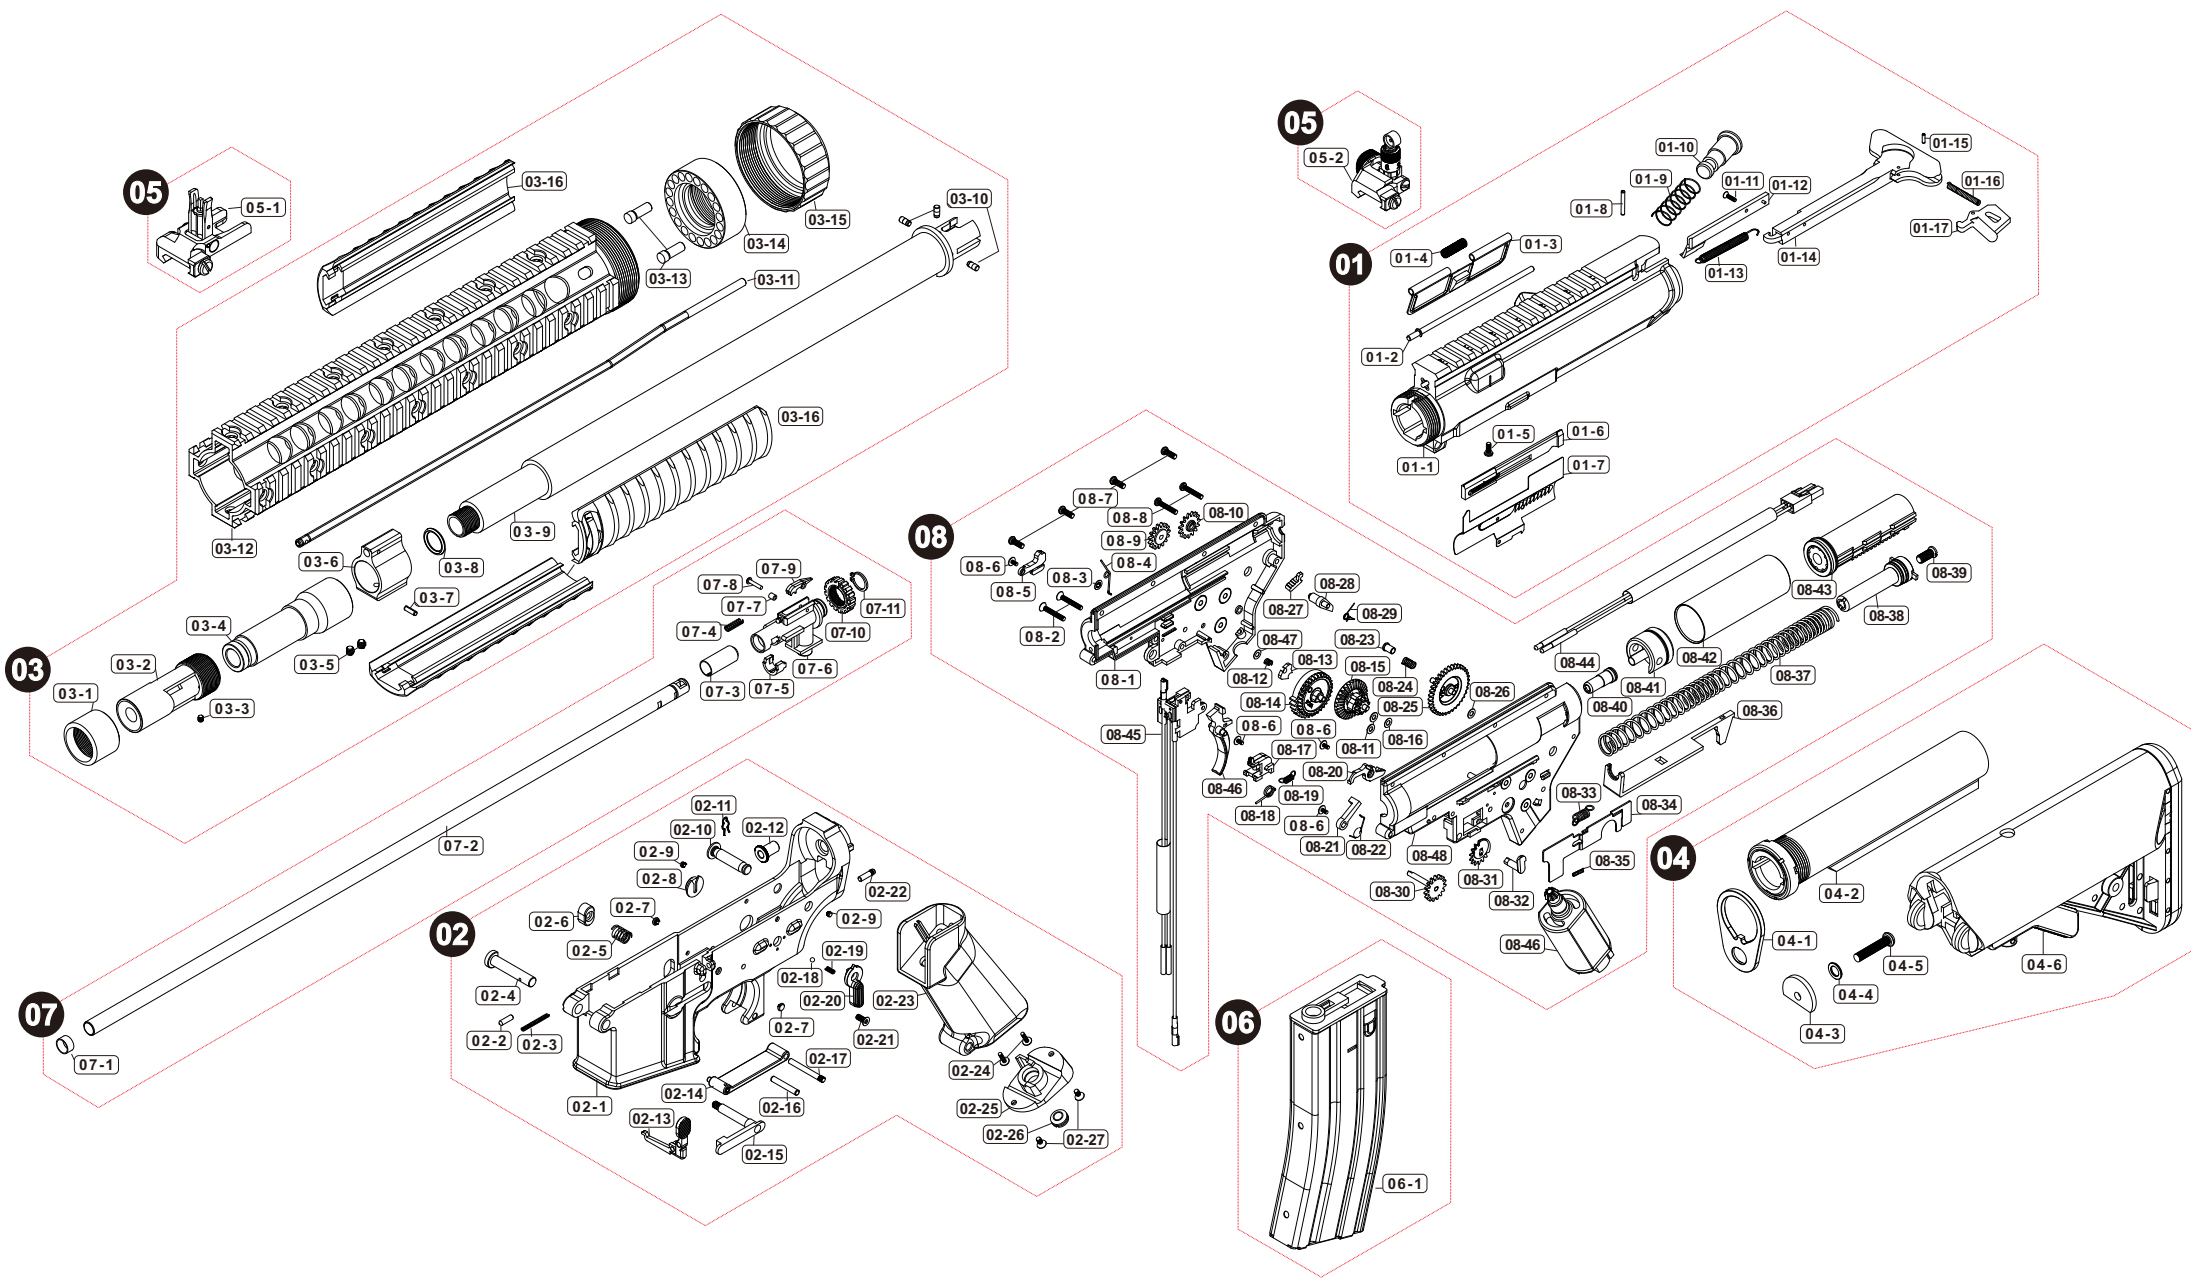

Parts List

Colt MK12 MOD1 AEG (STD,Retractable Stock)

Manufactured by VegaForceCompany, Made in Taiwan. <http://www.gb-tech.com.tw>

Parts List

Colt MK12 MOD1 AEG (STD,Retractable Stock)

01 UPPER RECEIVER

01-1	V020URV011
01-2	V020ADC031
01-3	V020ADC000
01-4	V020SPG030
01-5	PSCW030621
01-6	V020BLT031
01-7	V020BLT010
01-8	PBOT021601
01-9	V020SPG040
01-10	V020BLT020
01-11	PSCW020822
01-12	V020CLR020
01-13	V020SPG0A0
01-14	V020CLR010
01-15	PBOT160601
01-16	V020SPG050
01-17	V020CLR040

03 BARREL / FOREARM

03-1	V026FHR010
03-2	V026FHR020
03-3	PSCW030303
03-4	V026BRL030
03-5	PSCW040403
03-6	V024GBK020
03-7	PBOT020801
03-8	PRIG000005
03-9	V026BRL010
03-10	V020BRL1D0
03-11	V025HGD030
03-12	V026HGD010
03-13	V026HGD020
03-14	V026HGD030
03-15	V026HGD040
03-16	V000SP1600